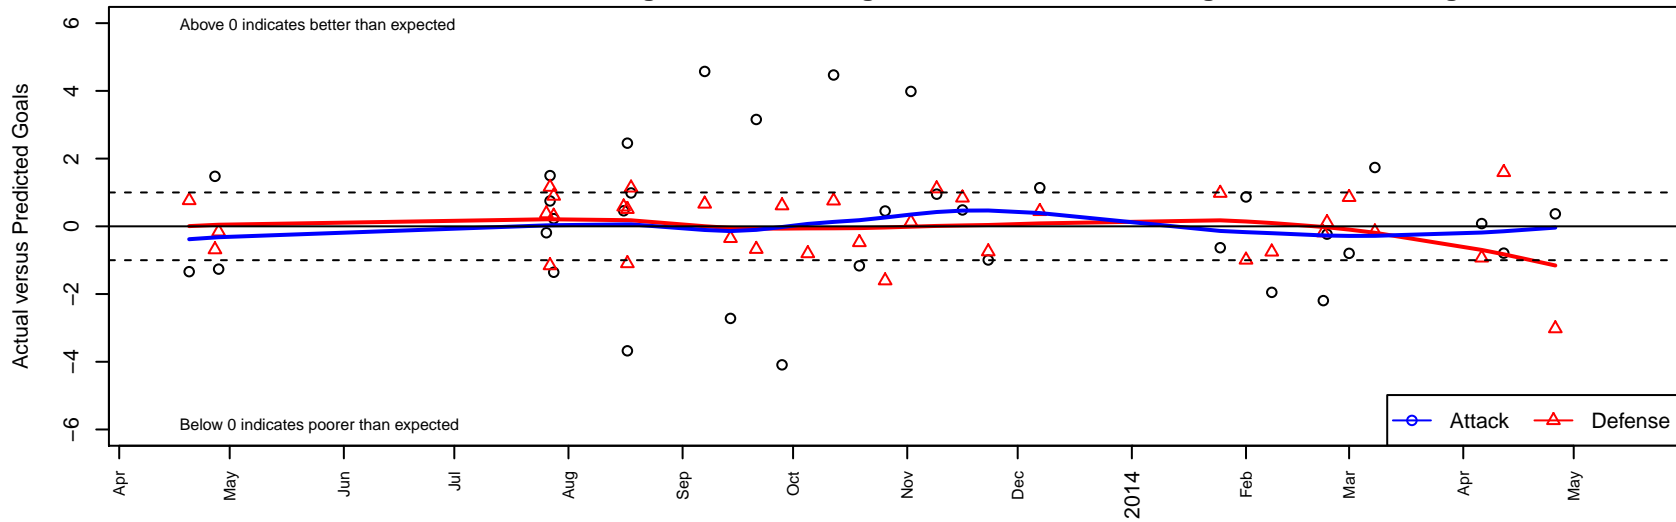

BIFC Blue B00

Bainbridge Island FC
 Bainbridge Island, WA
 B00 total strength=1004
 attack=2.91 defense=1.41

fall league = RCL B00 Div 4, Spr RCL B00 Div :

notes= Self 2013

alt names used:

BIFC Blue B00

BIFC Blue

Mt Hood Challenge BU13 Gold

RCL B00 Div 4

Spr RCL B00 Div 3

Challenge Cup B00 Division 1 – Challenge 1

BIFC Blue B00

Dots are actual minus expected GF (blue circles) and GA (red triangles).
 Blue line is smoothed change in attack strength. Red is smoothed change in defense strength.